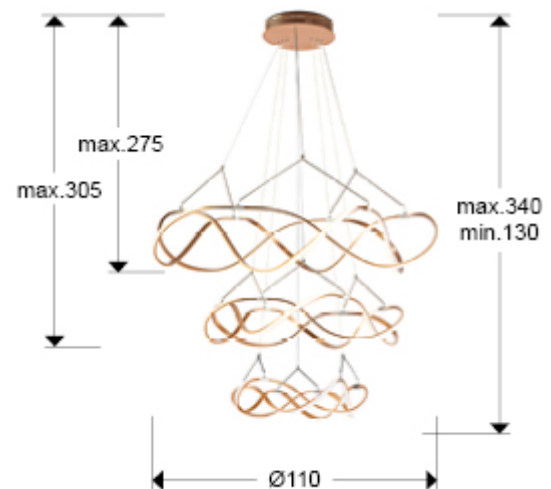

Molly

763455B

Large lamps

3-storey LED lamp made of aluminium, rose gold finish with chrome details. Opal silicone diffusers. Adjustable height. DIMMABLE by BLUETOOTH, with APP for smartphone. 30 W+45 W+63 W, 12420 lm. 3000 K

GENERAL INFORMATION

Catalogue: i39 Iluminación
Page: 75
EAN Code: 8435435332143
Type: Large lamps
Collection: Molly

SIZES

Sizes: Ø 110.0 ↓ 200.0 cm
Height when installed: 130.0/ max. 340.0 cm
Weight: 7.4 Kg

SIZES WITH PACKAGING

Weight: 11.4 Kg
Volume: 0.4390m³
Sizes: ↔ 121.0 ↓ 30.0 ↗ 121.0 cm

TECHNICAL INFORMATION

IP protection: IP 20
Electric class: Class 1
Maximum power: 138W
Voltage: 100/277 V
Frequency: 50/60 Hz
Regulation: BLUETOOTH
Colour temperature: 3,000 K
Average lifespan: 50,000 h
Power factor: >0.9
CRI: >80